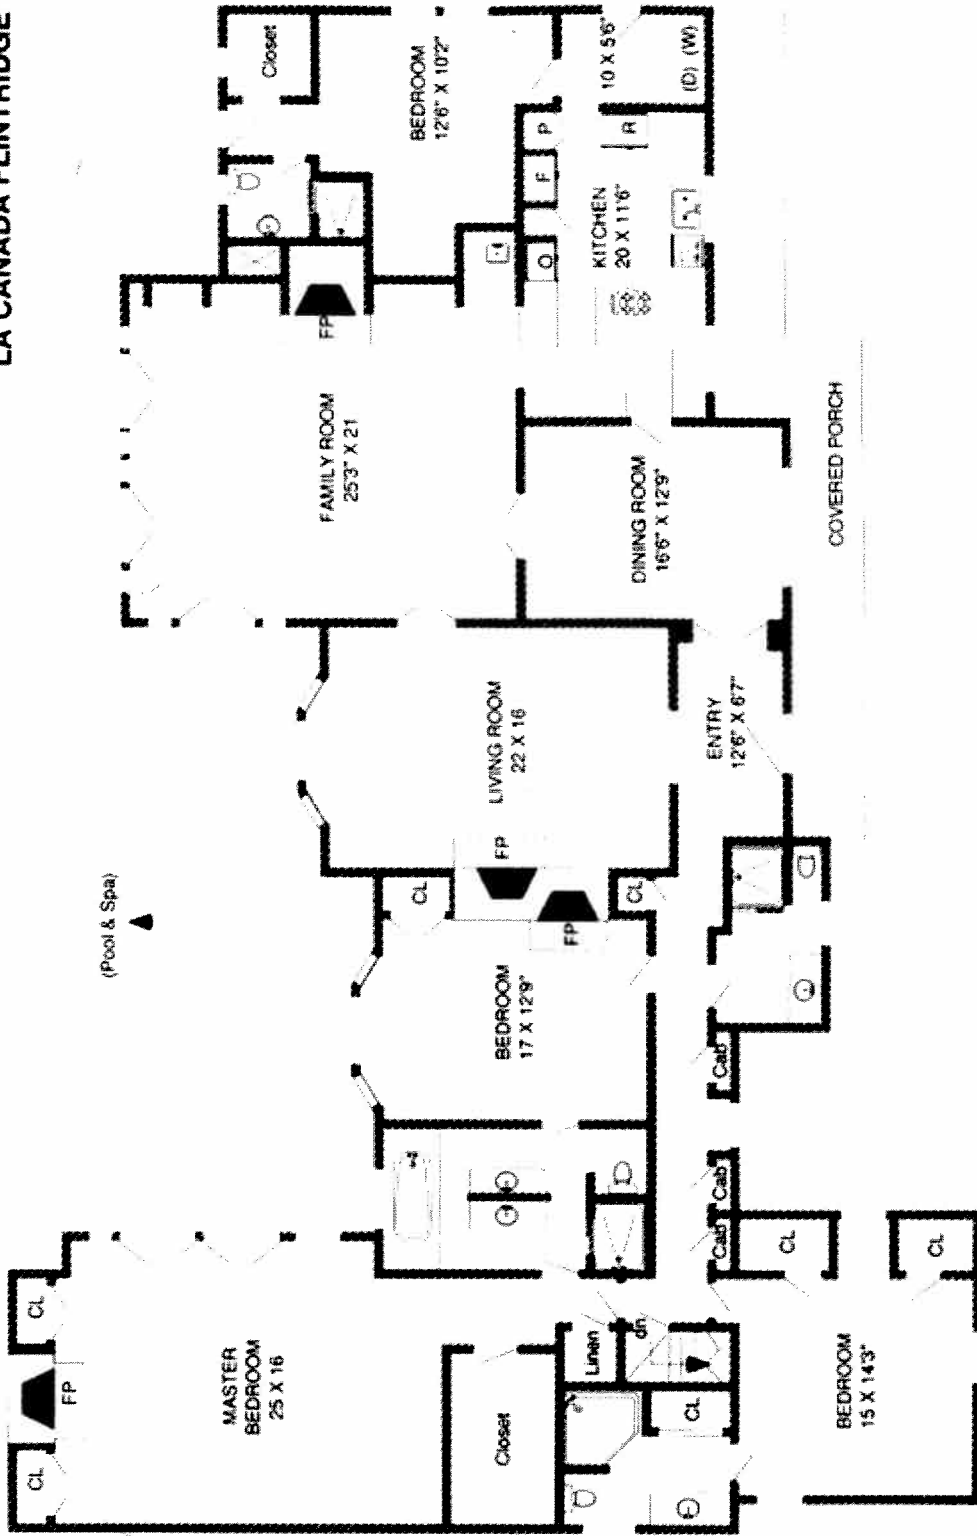

335 BLYTHE
LA CANADA FLINTRIDGE

Floorplan created by Red Hill Productions
Information deemed reliable but not guaranteed.
Buyer is advised to verify via personal inspection.