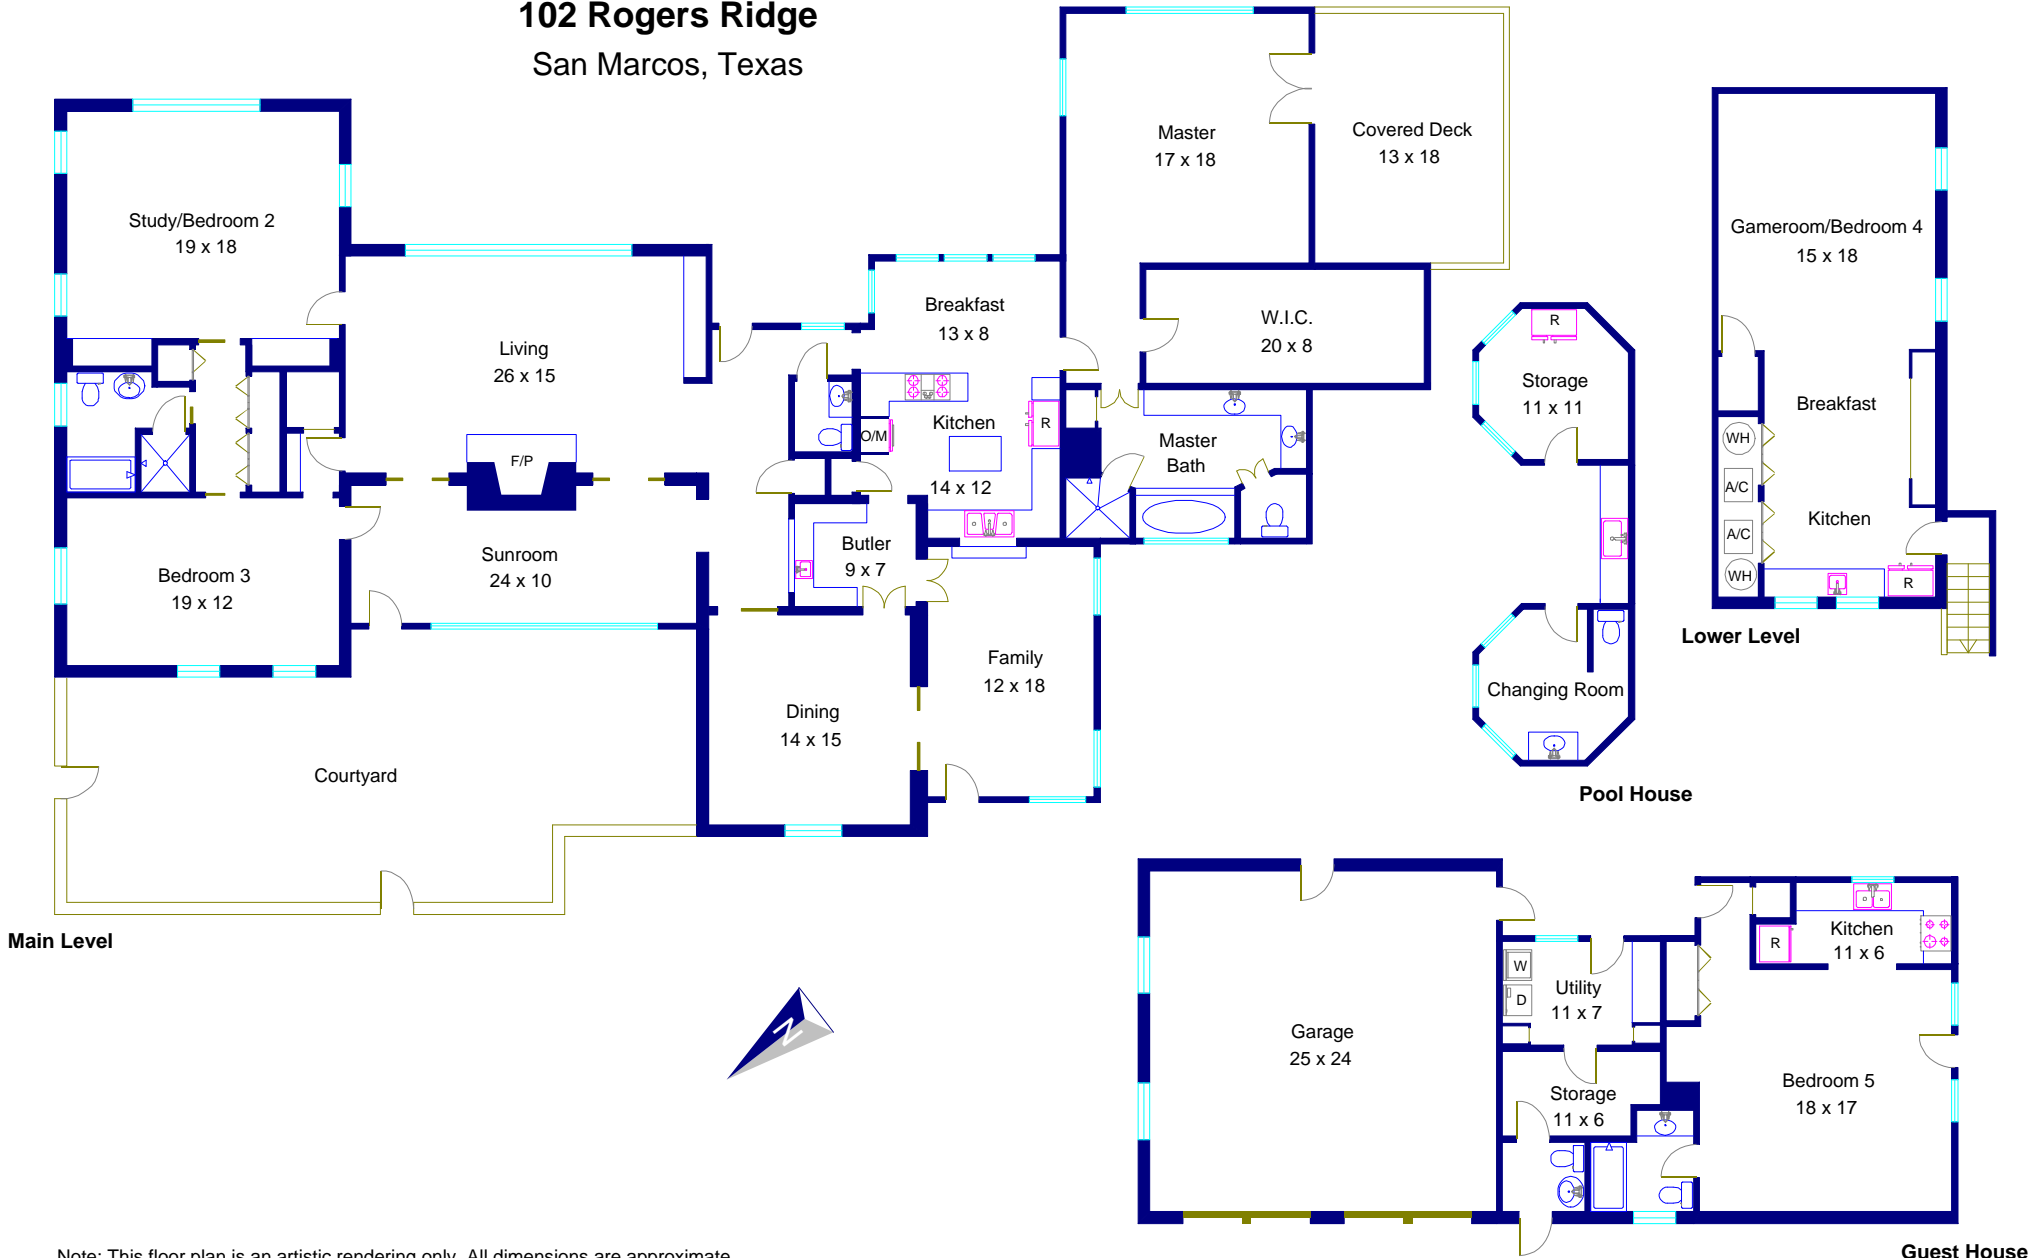

**102 Rogers Ridge**  
San Marcos, Texas

Note: This floor plan is an artistic rendering only. All dimensions are approximate. Floor Plan Graphics and AvenueOne Properties make no representation or warranty as to this rendering's accuracy and no measurements or dimensions should be relied upon without independent verification.

Marketed by Mark Moore, AvenueOne Properties, 512.771.7177, AveOne.com  
Floor plan created by Floor Plan Graphics, 512.454.0383, FloorPlanGraphics.com